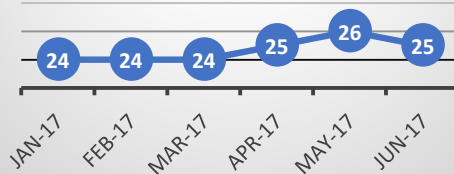

Report Period: *January/2017 to June/2017*
 Models Covered: *GEX & XRS*
 Number for Sale: 30

Year of Manufacture: 1996 to 2012
 Total Produced: 316
 Total Active: 310

RECENT MARKET TRENDS

% For Sale

Aircraft For Sale