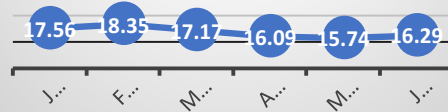

Average Asking Price