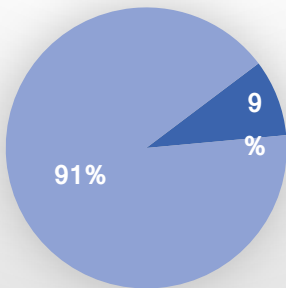

Report Period: *January/2017 to June/2017*
 Models Covered: *GEX & XRS*
 Number for Sale: 30

Year of Manufacture: 1996 to 2012
 Total Produced: 316
 Total Active: 310

RECENT MARKET TRENDS

% For Sale

Aircraft For Sale

Resale Transaction History

Average Asking Price

Days on Market

Jeremy R.C. Cox, Vice President
 Spirit of St. Louis Airport
 500 Bell Avenue, Suite 100
 Chesterfield, MO 63005
 +1.636.449.2833
 jcox@jetbrokers.com