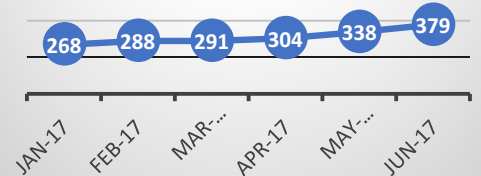

Days on Market

Jeremy R.C. Cox, Vice President
Spirit of St. Louis Airport
500 Bell Avenue, Suite 100
Chesterfield, MO 63005
+1.636.449.2833
jcox@jetbrokers.com

Global Presence
Local Representation

www.jetbrokers.com