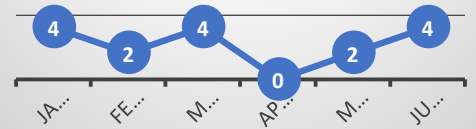

Resale Transaction History